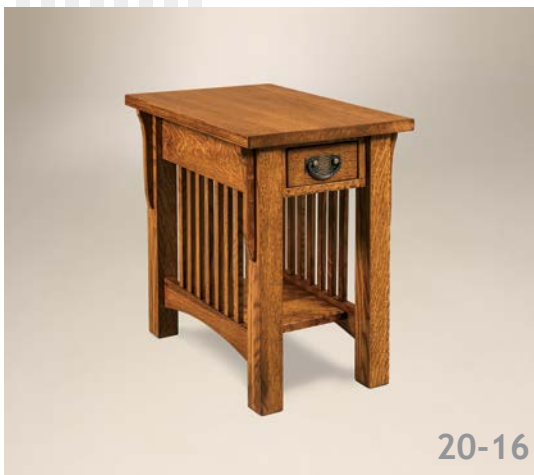

AJ2 Series - Cubic

AJ2 Series 20-16 Cubic End Table 16w x 24d x 24h

AJ2 Series 20-22 Cubic End Table 22w x 24d x 24h

AJ2 Series 20-25 Cubic Coffee Table 48w x 24d x 18h

AJ2 Series 20-36 Cubic Coffee Table 36w x 36d x 18h

AJ2 Series 20-40 Cubic Coffee Table 40w x 40d x 18h (not shown)

AJ2 Series 20-48 Cubic Sofa Table 48w x 16d x 29h
(featuring 1" thick tops and arched side bottoms, $\frac{9}{16}$ " x $\frac{3}{4}$ " slats)

20-16